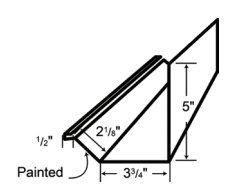

LG 111 SQUARE BASE ANGLE*

LG 113 CORNER TRIM

LG 115 INSIDE CORNER

LG 117 RAKE TRIM

LG 118 DENVER GABLE

LG 119 EAVE FLASHING

LG 120 DENVER EAVE TRIM

LG 123 "J" CHANNEL

LG 138 / LG 139 "W" FORMED VALLEY*

LG 147 F&J SOFFIT

LG 148 "F" CHANNEL

*Refer to the 29-gauge product manual for variable trim dimensions.

ABCMetalRoofing.com
 Adel, GA 877.595.6604
 Lubbock, TX 877.695.0477
 Memphis, TN 877.774.0157
 Mount Pleasant, IA 877.768.9460
 Nicholasville, KY 877.780.2119
 Oklahoma City, OK 877.795.4399
 Omaha, NE 877.804.3230
 Phoenix, AZ 877.774.6219
 Rome, NY 877.785.0821
 Salt Lake City, UT 877.814.1419