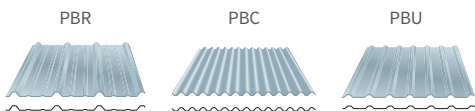

Commercial

26 gauge Premium
See Commercial and Industrial
color chart for color availability.