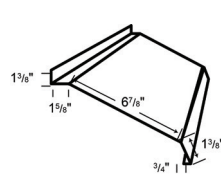

LG 111 SQUARE BASE ANGLE*

LG 113 CORNER TRIM

LG 115 INSIDE CORNER

LG 117 RAKE TRIM

LG 118 DENVER GABLE

LG 119 EAVE FLASHING

LG 120 DENVER EAVE TRIM

LG 123 "J" CHANNEL

LG 125 9/16" DOOR JAMB

LG 126 DOOR POST TRIM*

LG 129 WINDOW DRIP CAP*

LG 130 SLIDING DOOR DRIP CAP

LG 131 NATIONAL DOOR TRACK COVER

LG 132 COMBO TRACK COVER

LG 133 TOP MOUNT TRACK COVER

LG 134 TRACK DOOR JAMB TRIM

LG 138 / LG 139 "W" FORMED VALLEY*

LG 147 F&J SOFFIT

LG 148 "F" CHANNEL

*Refer to the 29-gauge product manual for variable trim dimensions.

ABCMetalRoofing.com
 Adel, GA 877.595.6604
 Lubbock, TX 877.695.0477
 Memphis, TN 877.774.0157
 Mount Pleasant, IA 877.768.9460
 Nicholasville, KY 877.780.2119
 Oklahoma City, OK 877.795.4399
 Omaha, NE 877.804.3230
 Phoenix, AZ 877.774.6219
 Rome, NY 877.785.0821
 Salt Lake City, UT 877.814.1419