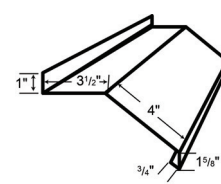

LG 133 TOP MOUNT TRACK COVER