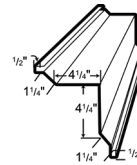

LG 104 NOTCHED ENDWALL FLASHING

LG 105 NOTCHED UPPER GAMBREL FLASHING

LG 106 NOTCHED LOWER GAMBREL FLASHING

LG107 DENVER ENDWALL FLASHING

LG 108 SIDEWALL FLASHING

LG 109 DENVER SIDEWALL FLASHING

LG 110 BASE TRIM*

LG 111 SQUARE BASE ANGLE*

LG 113 CORNER TRIM

LG 115 INSIDE CORNER

LG 117 RAKE TRIM

LG 118 DENVER GABLE

LG 119 EAVE FLASHING

LG 120 DENVER EAVE TRIM

LG 123 "J" CHANNEL